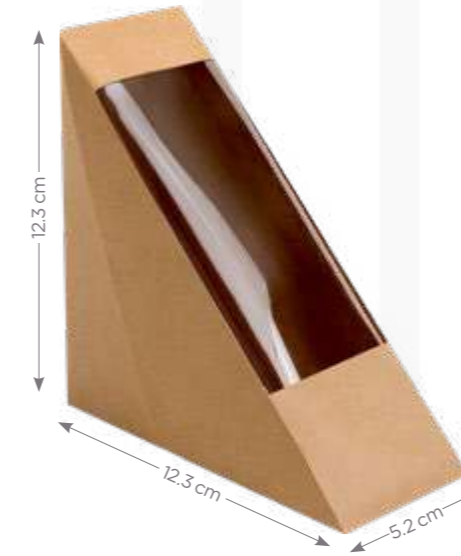

SANDWICH CONTAINERS

SINGLE

- 500 pieces / carton
- H: 12.3 cm | W: 12.3 cm | D: 5.2 cm
- KSAND1