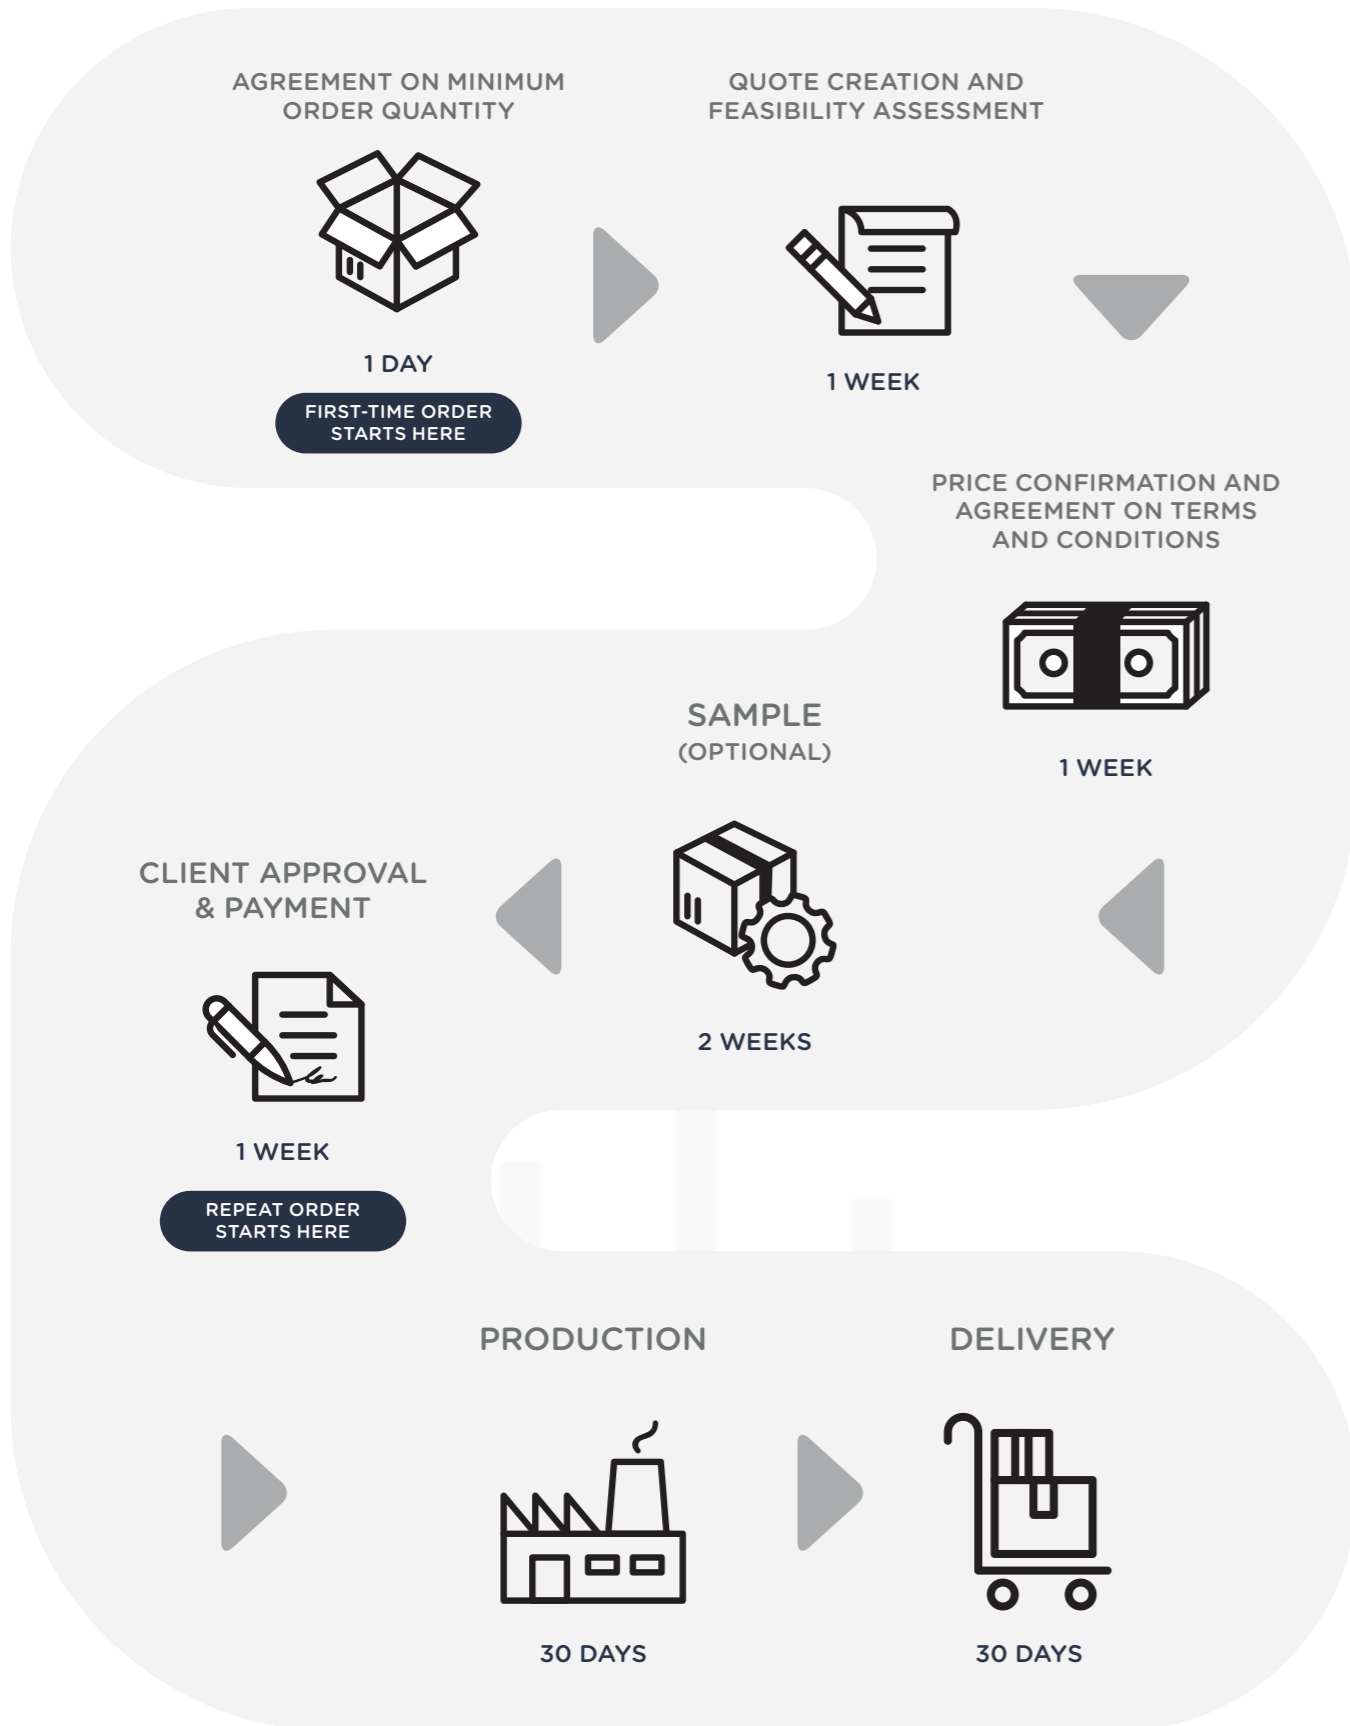

CUSTOMIZATION & PRINTING